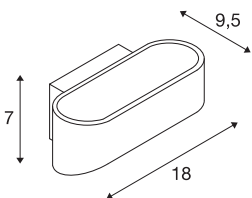

ASSO 70 wall light

LED, 3000K, oval, white, L/W/H 18/9.5/7.1 cm

The distinctive LED UP/DOWN recessed wall light ASSO 70 is equipped with one ultra-modern, powerful COB LED which emits its warm white light indirectly. Thus it is ideal for glare-free lighting of stairs, staircases and rooms. Due to the incorporated constant current LED driver, placed within the canopy, the electrical connection is made directly to 230V mains supply. This luminaire contains built-in LED lamps.

TECHNICAL DATA

Item no.:	151311
Lamps included	0
Primary nominal voltage	100-240V ~50/60Hz mA/V
Secondary power / secondary voltage	500 mA/V
Width	18.0 cm
Height	7.0 cm
Depth	9.5 cm
Net weight	0.658 kg
Gross weight	0.809 kg
IP Code	IP 20
Safety class	I
Assembly	Surface
Assembly details	Wall
Wattage	6.4 W
Lumen	420 lm
Colour temperature	3000 Kelvin
Color	white
CRI	>90
Binning	3
LXXBXX data	70/50
Service life	30000 h
BIG WHITE Page	222