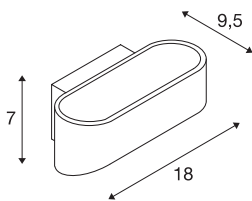

## ASSO 70 wall light

LED, 3000K, oval, brushed aluminium /white, L/W/H  
18/9.5/7.1 cm

The distinctive LED UP/DOWN recessed wall light ASSO 70 is equipped with one ultra-modern, powerful COB LED which emits its warm white light indirectly. Thus it is ideal for glare-free lighting of stairs, staircases and rooms. Due to the incorporated constant current LED driver, placed within the canopy, the electrical connection is made directly to 230V mains supply. This luminaire contains built-in LED lamps.

## TECHNICAL DATA

Item no.:	151315
Lamps included	0
Primary nominal voltage	100-240V ~50/60Hz mA/V
Secondary power / secondary voltage	500 mA/V
Width	18.0 cm
Height	7.0 cm
Depth	9.5 cm
Net weight	0.656 kg
Gross weight	0.796 kg
IP Code	IP 20
Safety class	I
Assembly	Surface
Assembly details	Wall
Wattage	6.4 W
Lumen	440 lm
Colour temperature	3000 Kelvin
Color	aluminium
CRI	>90
Binning	3
LXXBXX data	70/50
Service life	30000 h
BIG WHITE Page	222