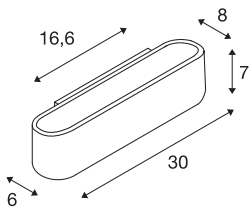

## OSSA 300 wall light

QT-DE12, oval, up/down, black, L/W/H 30/8/6.5 cm, max. 120W

The wall light OSSA 300 sets a strong, modern design accent by its form, which is emphasised by the illumination properties of the operated R7s halogen tube. Prepared for wall mounting, the OSSA 300 R7s is available in several colour version and supplied ready for direct connection to 230V mains supply.

## TECHNICAL DATA

Item no.:	151410
Socket	R7s 118mm
Lamp	QT-DE12
Number of sockets	1
Lamps included	0
Primary nominal voltage	230V ~50Hz mA/V
Width	30.0 cm
Height	6.5 cm
Depth	8.0 cm
Net weight	0.949 kg
Gross weight	1.195 kg
IP Code	IP 20
Safety class	I
Assembly	Surface
Assembly details	Wall
Wattage	120 W
Color	black
UGR ≤	23
BIG WHITE Page	224