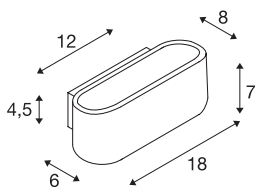

OSSA 180 wall light

QT-DE12, oval, up/down, white, L/W/H 18/8/7 cm, max. 100W

The wall light OSSA 180 sets a strong, modern design accent by its form, which is emphasised by the illumination properties of the operated R7s halogen tube. Prepared for wall mounting, the OSSA 180 is available in several colour versions and supplied ready for direct connection to 230V mains supply.

TECHNICAL DATA

Item no.:	151451
Socket	R7s 78mm
Lamp	QT-DE12
Number of sockets	1
Lamps included	0
Primary nominal voltage	230V ~50Hz mA/V
Width	18.0 cm
Height	7.0 cm
Depth	8.0 cm
Net weight	0.703 kg
Gross weight	0.889 kg
IP Code	IP 20
Safety class	I
Assembly	Surface
Assembly details	Wall
Wattage	100 W
Color	white
UGR ≤	23
BIG WHITE Page	224