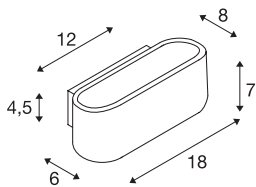

OSSA 180 wall light

QT-DE12, oval, up/down, brushed aluminium, L/W/H
18/8/7 cm, max. 100W

The wall light OSSA 180 sets a strong, modern design accent by its form, which is emphasised by the illumination properties of the operated R7s halogen tube. Prepared for wall mounting, the OSSA 180 is available in several colour versions and supplied ready for direct connection to 230V mains supply.

TECHNICAL DATA

Item no.:	151456
Socket	R7s 78mm
Lamp	QT-DE12
Number of sockets	1
Lamps included	0
Primary nominal voltage	230V ~50Hz mA/V
Width	18.0 cm
Height	7.0 cm
Depth	8.0 cm
Net weight	0.633 kg
Gross weight	0.89 kg
IP Code	IP 20
Safety class	I
Assembly	Surface
Assembly details	Wall
Wattage	100 W
Color	aluminium
UGR ≤	23
BIG WHITE Page	224