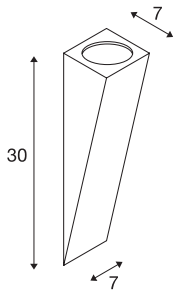

ALTRA DICE WL-2

wall light, QPAR51, white, max. 50W

In keeping with the cube-shaped design of the ALTRA DICE WL-2 series, we offer our wall and ceiling light ALTRA DICE WL-2 made from aluminium and steel. Besides glare-free lighting properties, this wall-mounted spot for 240V halogen lamps with GU10 socket is supplied ready for direct connection to 230V mains supply. ALTRA DICE WL-2 is available in either white or silver-grey colour version.

TECHNICAL DATA

Item no.:	151561
Socket	GU10
Lamp	QPAR51
Number of sockets	1
Lamps included	0
Primary nominal voltage	220-240V ~50/60Hz mA/V
Width	7.0 cm
Height	30.0 cm
Depth	7.0 cm
Net weight	0.594 kg
Gross weight	0.748 kg
IP Code	IP 20
Safety class	I
Assembly	Surface
Assembly details	Wall
Wattage	50 W
Color	white
Maximum ambient temperature	25 °C