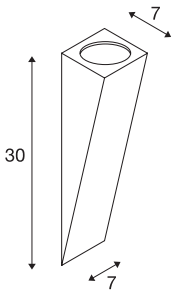

ALTRA DICE WL-2

wall light, QPAR51, silver-grey, max. 50W

In keeping with the cube-shaped design of the ALTRA DICE WL-2 series, we offer our wall and ceiling light ALTRA DICE WL-2 made from aluminium and steel. Besides glare-free lighting properties, this wall-mounted spot for 240V halogen lamps with GU10 socket is supplied ready for direct connection to 230V mains supply. ALTRA DICE WL-2 is available in either white or silver-grey colour version.

TECHNICAL DATA

Item no.:	151564
Socket	GU10
Lamp	QPAR51
Number of sockets	1
Lamps included	0
Primary nominal voltage	220-240V ~50/60Hz mA/V
Width	7.0 cm
Height	30.0 cm
Depth	7.0 cm
Net weight	0.601 kg
Gross weight	0.756 kg
IP Code	IP 20
Safety class	I
Assembly	Surface
Assembly details	Wall
Wattage	50 W
Color	grey
Maximum ambient temperature	25 °C