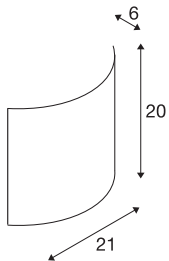

LED SAIL 1

wall light, LED, 3000K, half-round, black high-gloss, L/W/H 21/6/20

The recessed wall light LED SAIL 1 is equipped with a warm white Power LED. Manufactured from aluminium and steel, the fitting is supplied ready for direct connection to 230V mains supply, thanks to the incorporated driver. LED SAIL 1 is available in high-gloss white or black finish. This luminaire contains built-in LED lamps.

TECHNICAL DATA

Item no.:	151600
Lamps included	0
Primary nominal voltage	100-240V ~50/60Hz mA/V
Secondary power / secondary voltage	700 mA/V
Width	21.0 cm
Height	20.0 cm
Depth	6.0 cm
Net weight	0.732 kg
Gross weight	1.046 kg
IP Code	IP 20
Safety class	I
Assembly	Surface
Assembly details	Wall
Wattage	3.5 W
Lumen	110 lm
Colour temperature	3000 Kelvin
Beam angle	60 °
Color	black
CRI	>80
Binning	6
LXXBXX data	70/50
Service life	30000 h