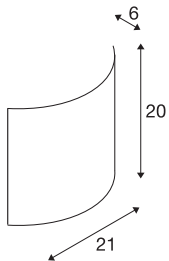

LED SAIL 1

wall light, LED, 3000K, half-round, white high-gloss, L/W/H 21/6/20

The recessed wall light LED SAIL 1 is equipped with a warm white Power LED. Manufactured from aluminium and steel, the fitting is supplied ready for direct connection to 230V mains supply, thanks to the incorporated driver. LED SAIL 1 is available in high-gloss white or black finish. This luminaire contains built-in LED lamps.

TECHNICAL DATA

Item no.:	151601
Lamps included	0
Primary nominal voltage	100-240V ~50/60Hz mA/V
Secondary power / secondary voltage	700 mA/V
Width	21.0 cm
Height	20.0 cm
Depth	6.0 cm
Net weight	0.717 kg
Gross weight	1.029 kg
IP Code	IP 20
Safety class	I
Assembly	Surface
Assembly details	Wall
Wattage	3.5 W
Lumen	140 lm
Colour temperature	3000 Kelvin
Beam angle	60 °
Color	white
CRI	>80
Binning	6
LXXBXX data	70/50
Service life	30000 h