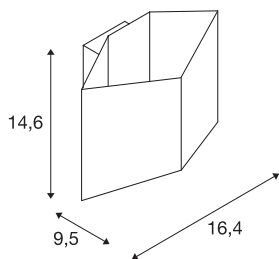

CARISO 2 WL Indoor LED surface-mounted wall light black/gold 2700K

The CARISO WL-2 wall light impresses with its unusual form and its high recognition value. The housing's brass interior, combined with the luminaire's integrated Premium LED, serve to produce an especially warm lighting effect. The in-built LED driver allows it to be directly connected to the 230V mains supply.

TECHNICAL DATA

Item no.:	151710
Lamps included	0
Primary nominal voltage	220-240V ~50/60Hz mA/V
Secondary power / secondary voltage	500 mA/V
Width	16.4 cm
Height	14.6 cm
Depth	9.5 cm
Net weight	0.744 kg
Gross weight	0.928 kg
IP Code	IP 20
Safety class	I
Assembly	Surface
Assembly details	Wall
Dimming technology	Leading edge
Wattage	11 W
Lumen	200 lm
Colour temperature	2700 Kelvin
Color	black
CRI	>80
Binning	6
LXXBXX data	70/50
Service life	30000 h