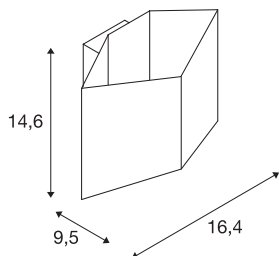

CARISO WL-2

wall light, LED, 3000K, white, 11 W

The CARISO WL-2 wall light impresses with its unusual form and its high recognition value. The housing's white interior, combined with the luminaire's integrated Premium LED, serve to produce an especially warm lighting effect. The in-built LED driver allows it to be directly connected to the 230V mains supply.

TECHNICAL DATA

Item no.:	151711
Lamps included	0
Primary nominal voltage	220-240V ~50/60Hz mA/V
Secondary power / secondary voltage	500 mA/V
Width	16.4 cm
Height	14.6 cm
Depth	9.5 cm
Net weight	0.746 kg
Gross weight	0.943 kg
IP Code	IP 20
Safety class	I
Assembly	Surface
Assembly details	Wall
Dimming technology	Leading edge
Wattage	11 W
Lumen	390 lm
Colour temperature	3000 Kelvin
Color	white
CRI	>80
Binning	6
LXXBXX data	70/50
Service life	30000 h