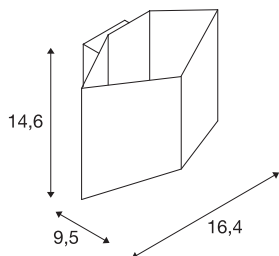

CARISO WL-2

wall light, LED, 3000K, brass, 11 W

The CARISO WL-2 wall light impresses with its unusual form and its high recognition value. The housing's brass interior, combined with the luminaire's integrated Premium LED, serve to produce an especially warm lighting effect. The in-built LED driver allows it to be directly connected to the 230V mains supply.

TECHNICAL DATA

Item no.:	151713
Lamps included	0
Primary nominal voltage	220-240V ~50/60Hz mA/V
Secondary power / secondary voltage	500 mA/V
Width	16.4 cm
Height	14.6 cm
Depth	9.5 cm
Net weight	0.74 kg
Gross weight	0.941 kg
IP Code	IP 20
Safety class	I
Assembly	Surface
Assembly details	Wall
Dimming technology	Leading edge
Wattage	11 W
Lumen	390 lm
Colour temperature	3000 Kelvin
Color	gold
CRI	>80
Binning	6
LXXBXX data	70/50
Service life	30000 h