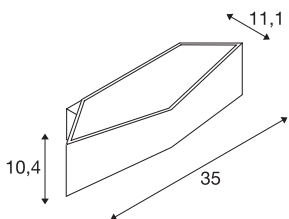

TECHNICAL DATA

Item no.:	151741
Lamps included	0
Primary nominal voltage	220-240V ~50/60Hz mA/V
Secondary power / secondary voltage	500 mA/V
Width	35.0 cm
Height	10.4 cm
Depth	11.1 cm
Net weight	1.095 kg
Gross weight	1.475 kg
IP Code	IP 20
Safety class	I
Assembly	Surface
Assembly details	Wall
Dimming technology	Leading edge
Wattage	22 W
Lumen	900 lm
Colour temperature	2000-3000 Kelvin
Color	white
CRI	>90
Binning	6
LXXBXX data	70/50
Service life	30000 h