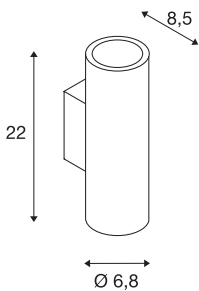

ENOLA_B

wall light, QPAR51, round, up/down, black, max. 50W, incl. deco ring black

The puristic ENOLA B recessed wall light features an aluminium and steel construction that is available with a black, white, brass, or silver grey housing. Thanks to the position of the two incorporated sockets, the installed high-voltage halogen lamp with GU10 socket produces two equal but oppositely arranged light beams (UP/-DOWN). The ENOLA_B is supplied ready for direct connection to 230V mains supply.

TECHNICAL DATA

| | |
|-------------------------|------------------------|
| Item no.: | 151800 |
| Socket | GU10 |
| Lamp | QPAR51 |
| Number of sockets | 2 |
| Lamps included | 0 |
| Primary nominal voltage | 220-240V ~50/60Hz mA/V |
| Height | 22.0 cm |
| Diameter | 6.8 cm |
| Depth | 8.5 cm |
| Net weight | 0.57 kg |
| Gross weight | 0.703 kg |
| IP Code | IP 20 |
| Safety class | I |
| Assembly | Surface |
| Assembly details | Wall |
| Wattage | 50 W |
| Color | black |
| BIG WHITE Page | 232 |