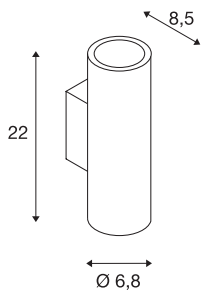

## ENOLA\_B

wall light, QPAR51, round, up/down, brass, max. 50 W, incl. brass deco ring

The puristic ENOLA B recessed wall light features an aluminium and steel construction that is available with a black, white, brass, or silver grey housing. Thanks to the position of the two incorporated sockets, the installed high-voltage halogen lamp with GU10 socket produces two equal but oppositely arranged light beams (UP/-DOWN). The ENOLA\_B is supplied ready for direct connection to 230V mains supply.

## TECHNICAL DATA

Item no.:	151803
Socket	GU10
Lamp	QPAR51
Number of sockets	2
Lamps included	0
Primary nominal voltage	220-240V ~50/60Hz mA/V
Height	22.0 cm
Diameter	6.8 cm
Depth	8.5 cm
Net weight	0.57 kg
Gross weight	0.692 kg
IP Code	IP 20
Safety class	I
Assembly	Surface
Assembly details	Wall
Wattage	50 W
Color	gold
BIG WHITE Page	232