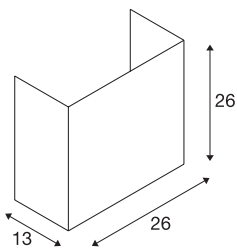

## ACCANTO SPOT SQAURE

wall light, LED, 3000K, square, black shade, max. 24W

The ACCANTO SPOT SQUARE offers a mixture of steel and textile elements. Besides the main light source it is equipped with a 1 W LED reading light in warm white light colour. There are two switches for individual control of both light sources installed which fit in with the overall design. With the beam angle selected for the LED reading light, it is almost glare-free and thereby ensures a comfortable light which relaxes the user. Thanks to the tilting and swivelling joint piece, the LED can be appropriately aligned. The E27 lamp socket, behind the main lamp shade as well as the built-in LED converter, means that the ACCANTO SPOT SQUARE is ready for direct connection to the 230V mains supply. The luminaire contains built-in LED lamps.

## TECHNICAL DATA

Item no.:	155670
Socket	E27
Number of sockets	1
Lamps included	0
Primary nominal voltage	230V ~50Hz mA/V
Tilt range	180 °
Horizontal rotation range	225 °
Width	26.0 cm
Height	26.0 cm
Depth	13.0 cm
Net weight	0.841 kg
Gross weight	1.297 kg
IP Code	IP 20
Safety class	I
Assembly	Surface
Assembly details	Wall
Wattage	1 W
Lumen	100 lm
Colour temperature	3000 Kelvin
Beam angle	30 °
Color	black
CRI	>80