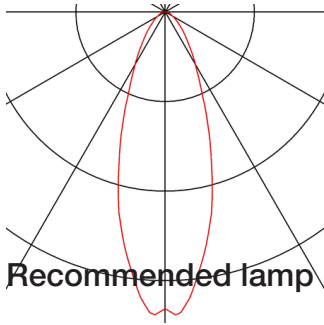

## ACCANTO SPOT SQAURE

wall light, LED, 3000K, square, black shade, max. 24W

The ACCANTO SPOT SQUARE offers a mixture of steel and textile elements. Besides the main light source it is equipped with a 1 W LED reading light in warm white light colour. There are two switches for individual control of both light sources installed which fit in with the overall design. With the beam angle selected for the LED reading light, it is almost glare-free and thereby ensures a comfortable light which relaxes the user. Thanks to the tilting and swivelling joint piece, the LED can be appropriately aligned. The E27 lamp socket, behind the main lamp shade as well as the built-in LED converter, means that the ACCANTO SPOT SQUARE is ready for direct connection to the 230V mains supply. The luminaire contains built-in LED lamps.

## TECHNICAL DATA

Item no.:	155670
Socket	E27
Number of sockets	1
Lamps included	0
Primary nominal voltage	230V ~50Hz mA/V
Tilt range	180 °
Horizontal rotation range	225 °
Width	26.0 cm
Height	26.0 cm
Depth	13.0 cm
Net weight	0.841 kg
Gross weight	1.297 kg
IP Code	IP 20
Safety class	I
Assembly	Surface
Assembly details	Wall
Wattage	1 W
Lumen	100 lm
Colour temperature	3000 Kelvin
Beam angle	30 °
Color	black
CRI	>80

<b>Binning</b>	3
<b>LXXBXX data</b>	70/50
<b>Service life</b>	30000 h
<b>BIG WHITE Page</b>	246

<b>1001916</b>	VALETO® LED lamp , E27, 2700-6500K, 240°, 9W
<b>1003090</b>	LED lamp , A60, E27, 2700K, 810lm, 270°, dimmable, frosted glass
<b>560402</b>	A60 RETROFIT LED , lamp, E27, 2700K, 10W, dimmable
<b>560422</b>	A60 RETROFIT LED , lamp, E27, 2700K, 15W, dimmable