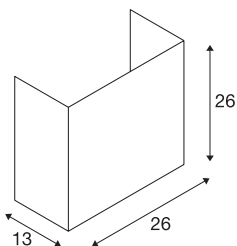

ACCANTO SPOT SQAURE

wall light, TC-(D,H,T,Q)SE, 3000K, square, white shade, max. 24W

The ACCANTO SPOT SQUARE offers a mixture of steel and textile elements. Besides the main light source it is equipped with a 1 W LED reading light in warm white light colour. There are two switches for individual control of both light sources installed which fit in with the overall design. With the beam angle selected for the LED reading light, it is almost glare-free and thereby ensures a comfortable light which relaxes the user. Thanks to the tilting and swivelling joint piece, the LED can be appropriately aligned. The E27 lamp socket, behind the main lamp shade as well as the built-in LED converter, means that the ACCANTO SPOT SQUARE is ready for direct connection to the 230V mains supply. The luminaire contains built-in LED lamps.

TECHNICAL DATA

Item no.:	155673
Socket	E27
Number of sockets	1
Lamps included	0
Primary nominal voltage	230V ~50Hz mA/V
Tilt range	180 °
Horizontal rotation range	225 °
Width	26.0 cm
Height	26.0 cm
Depth	13.0 cm
Net weight	0.854 kg
Gross weight	1.35 kg
IP Code	IP 20
Safety class	I
Assembly	Surface
Assembly details	Wall
Wattage	1 W
Lumen	100 lm
Colour temperature	3000 Kelvin
Beam angle	30 °
Color	white
CRI	>80