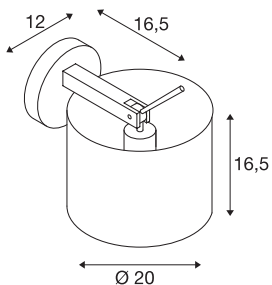

TENORA WL-1

wall light, A60, round, black shade, Ø/H 20/16.5, max. 60W

Equipped with a pivoting and turning arm, the TENORA WL-1 Wall Luminaire enables flexible lamp shade adjustment. With its built-in E27 holder the luminaire is suitable for LED and energy saving lamps and comes ready for direct connection to 230V electrical mains.

TECHNICAL DATA

Item no.:	156020
Socket	E27
Number of sockets	1
Primary nominal voltage	220-240V ~50/60Hz mA/V
Tilt range	90 °
Horizontal rotation range	350 °
Height	16.5 cm
Diameter	20.0 cm
Depth	16.5 cm
Net weight	0.758 kg
Gross weight	1.198 kg
IP Code	IP 20
Safety class	I
Assembly	Surface
Assembly details	Wall
Wattage	60 W
Color	black