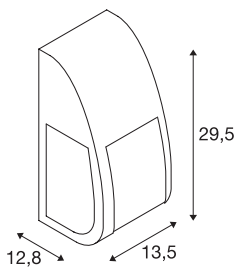

KERAS ELT

outdoor wall and ceiling light, TC-TSE, IP54, silver-grey, energy-saving lamp, max. 24W

Aluminium-made wall and ceiling light KERAS ELT with opalescent polycarbonate illumination surface. With protection class IP54, the luminaire is available in several colour versions and is suitable for outdoor use. The electrical connection is made directly to the 230V mains supply.

TECHNICAL DATA

Item no.:	227174
Socket	E27
Number of sockets	1
Lamps included	0
Primary nominal voltage	230V ~50Hz mA/V
Width	13.5 cm
Height	29.5 cm
Depth	12.8 cm
Net weight	1.314 kg
Gross weight	1.536 kg
IP Code	IP 54
Safety class	I
Assembly	Surface
Assembly details	Ceiling,Wall
Wattage	25 W
Color	grey
BIG WHITE Page	651