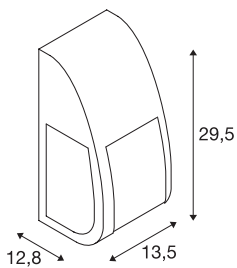

## KERAS ELT

outdoor wall and ceiling light, TC-TSE, IP54, anthracite, energy-saving lamp, max. 24W

Aluminium-made wall and ceiling light KERAS ELT with opalescent polycarbonate illumination surface. With protection class IP54, the luminaire is available in several colour versions and is suitable for outdoor use. The electrical connection is made directly to the 230V mains supply.

## TECHNICAL DATA

Item no.:	227176
Socket	E27
Number of sockets	1
Lamps included	0
Primary nominal voltage	220-240V ~50/60Hz mA/V
Width	13.5 cm
Height	29.5 cm
Depth	12.8 cm
Net weight	1.306 kg
Gross weight	1.575 kg
IP Code	IP 54
Safety class	I
Assembly	Surface
Assembly details	Ceiling, Wall
Wattage	25 W
Color	anthracite
BIG WHITE Page	651