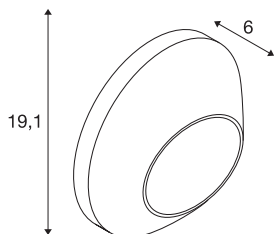

DELO

outdoor wall light, LED, 3000K, IP55, anthracite, 4.7W

With the DELO wall light, you have a beautiful and futuristic LED application. The powder-coated outdoor wall light meets IP55 protection class. Thanks to the factory-installed LED driver, the luminaire is suitable for direct connection to the 230V mains supply.

TECHNICAL DATA

Item no.:	227185
Primary nominal voltage	100-240V ~50/60Hz mA/V
Secondary power / secondary voltage	500 mA/V
Diameter	19.1 cm
Depth	6.0 cm
Net weight	0.843 kg
Gross weight	1.088 kg
IP Code	IP 55
Safety class	I
Assembly	Surface
Assembly details	Wall
Number of through-wires	250
Wattage	5.8 W
Lumen	170 lm
Colour temperature	3000 Kelvin
Color	anthracite
CRI	>80
Binning	3
LXXBXX data	70/50
Service life	30000 h
Minimum ambient temperature	-20 °C
Maximum ambient temperature	40 °C