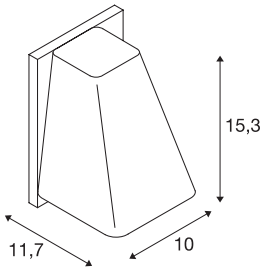

TECHNICAL DATA

Item no.:	227195
Socket	GU10
Lamp	QPAR51
Number of sockets	1
Lamps included	0
Primary nominal voltage	220-240V ~50/60Hz mA/V
Width	10.0 cm
Height	15.3 cm
Depth	11.7 cm
Net weight	0.713 kg
Gross weight	0.889 kg
IP Code	IP 44
Safety class	I
Assembly	Surface
Assembly details	Wall
Wattage	50 W
Color	anthracite
BIG WHITE Page	661