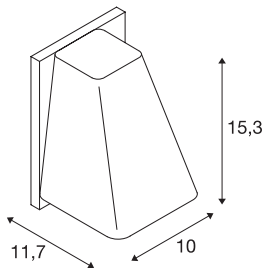

## TECHNICAL DATA

|                         |                        |
|-------------------------|------------------------|
| Item no.:               | 227198                 |
| Socket                  | GU10                   |
| Lamp                    | QPAR51                 |
| Number of sockets       | 1                      |
| Lamps included          | 0                      |
| Primary nominal voltage | 220-240V ~50/60Hz mA/V |
| Width                   | 10.0 cm                |
| Height                  | 15.3 cm                |
| Depth                   | 11.7 cm                |
| Net weight              | 0.732 kg               |
| Gross weight            | 0.902 kg               |
| IP Code                 | IP 44                  |
| Safety class            | I                      |
| Assembly                | Surface                |
| Assembly details        | Wall                   |
| Wattage                 | 50 W                   |
| Color                   | bronze                 |
| BIG WHITE Page          | 661                    |