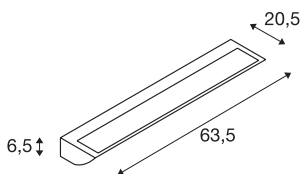

## VANO WING

outdoor floodlight, LED, 3000K, silver-grey, W/H/D  
63.5/6.5/20.5 cm

Single-headed luminaire of the VANO series made from aluminium for area or display and advertising board illumination. The dimmable VANO WING LED is suitable for wall, ground and ceiling mounting. Thanks to the integrated asymmetrical reflector, an even and wide-area lighting is possible even at small separation distances to the illuminated surface. Thanks to the built-in LED driver, the luminaire can be connected directly to the 230V mains supply. With protection class IP65 it is suitable for outdoor use. The assembly holders make assembly easier.

## TECHNICAL DATA

Item no.:	227734
Lamps included	0
Number of different light outlets	1
Primary nominal voltage	120-277V ~50/60Hz mA/V
Secondary power / secondary voltage	525 mA/V
Vertical tilting range	180 °
Width	63.5 cm
Height	6.5 cm
Depth	20.5 cm
Net weight	3.581 kg
Gross weight	4.081 kg
IP Code	IP 65
Safety class	I
Impact resistance class	IK02
Impact resistance	0,200000000000000001 Joule
Assembly	Surface
Assembly details	Ceiling, Ground, Wall
Dimming technology	1-10V
Wattage	25 W
Lumen	1500 lm
Colour temperature	3000 Kelvin
Beam angle	120 °