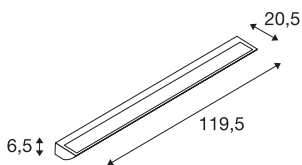

## VANO WING

outdoor floodlight, LED, 3000K, silver-grey, W/H/D  
119.5/6.5/20.5 cm

Single-headed luminaire of the VANO series made from aluminium for area or display and advertising board illumination. The dimmable VANO WING LED is suitable for wall, ground and ceiling mounting. Thanks to the integrated asymmetrical reflector, an even and wide-area lighting is possible even at small separation distances to the illuminated surface. Thanks to the built-in LED driver, the luminaire can be connected directly to the 230V mains supply. With protection class IP65 it is suitable for outdoor use. The assembly holders make assembly easier.

## TECHNICAL DATA

Item no.:	227744
Lamps included	0
Number of different light outlets	1
Primary nominal voltage	120-277V ~50/60Hz mA/V
Secondary power / secondary voltage	1050 mA/V
Vertical tilting range	180 °
Width	119.5 cm
Height	6.5 cm
Depth	20.5 cm
Net weight	6.01 kg
Gross weight	6.923 kg
IP Code	IP 65
Safety class	I
Impact resistance class	IK02
Impact resistance	0,200000000000000001 Joule
Assembly	Surface
Assembly details	Ceiling,Ground,Wall
Dimming technology	1-10V
Wattage	48 W
Lumen	3340 lm
Colour temperature	3000 Kelvin
Beam angle	120 °