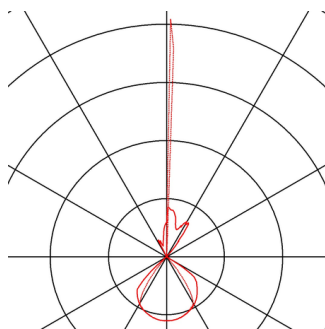

## OUT BEAM

outdoor wall light, LED, 3000K, beam up/flood down, silver-grey, IP44

The OUT BEAM series LED wall light, available in single-headed and double-headed versions, was designed especially as an architectural accent illumination. The LED light sources lie opposite each other and are covered by glass, they produce a narrow and a wide beam respectively and thus create the special up/down effect. Thanks to its IP44 protection class, the luminaire is suitable for outdoor use. The electrical connection of the luminaire is made directly to the 230V mains supply thanks to the built-in LED driver. The OUT BEAM series also includes wall lights for halogen lamps.

## TECHNICAL DATA

Item no.:	229664
Lamps included	0
Number of different light outlets	2
Primary nominal voltage	120-277V ~50/60Hz mA/V
Secondary power / secondary voltage	500 mA/V
Width	15.0 cm
Height	15.0 cm
Depth	15.8 cm
Net weight	1.539 kg
Gross weight	1.751 kg
IP Code	IP 44
Safety class	I
Assembly	Surface
Assembly details	Wall
Wattage	18 W
Lumen	740 lm
Colour temperature	3000 Kelvin
Beam angle	80 °
Color	grey
CRI	>80
Binning	6
Binning 2	6