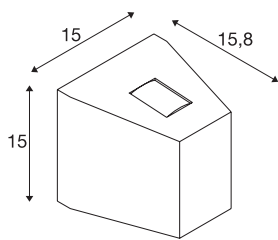

## OUT BEAM

outdoor wall light, LED, 3000K, beam up/flood down, silver-grey, IP44

The OUT BEAM series LED wall light, available in single-headed and double-headed versions, was designed especially as an architectural accent illumination. The LED light sources lie opposite each other and are covered by glass, they produce a narrow and a wide beam respectively and thus create the special up/down effect. Thanks to its IP44 protection class, the luminaire is suitable for outdoor use. The electrical connection of the luminaire is made directly to the 230V mains supply thanks to the built-in LED driver. The OUT BEAM series also includes wall lights for halogen lamps.

## TECHNICAL DATA

Item no.:	229664
Lamps included	0
Number of different light outlets	2
Primary nominal voltage	120-277V ~50/60Hz mA/V
Secondary power / secondary voltage	500 mA/V
Width	15.0 cm
Height	15.0 cm
Depth	15.8 cm
Net weight	1.539 kg
Gross weight	1.751 kg
IP Code	IP 44
Safety class	I
Assembly	Surface
Assembly details	Wall
Wattage	18 W
Lumen	740 lm
Colour temperature	3000 Kelvin
Beam angle	80 °
Color	grey
CRI	>80
Binning	6
Binning 2	6