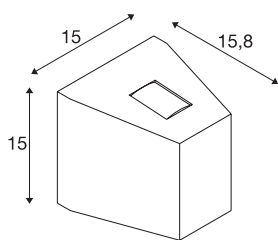

## OUT-BEAM

outdoor wall light, LED, 3000K, beam up/flood down, anthracite

The OUT BEAM series LED wall light, available in single-headed and double-headed versions, was designed especially as an architectural accent illumination. The LED light sources lie opposite each other and are covered by glass, they produce a narrow and a wide beam respectively and thus create the special up/down effect. Thanks to its IP44 protection class, the luminaire is suitable for outdoor use. The electrical connection of the luminaire is made directly to the 230V mains supply thanks to the built-in LED driver. The OUT BEAM series also includes wall lights for halogen lamps.

## TECHNICAL DATA

Item no.:	229665
Lamps included	0
Number of different light outlets	2
Primary nominal voltage	120-277V ~50/60Hz mA/V
Secondary power / secondary voltage	500 mA/V
Width	15.0 cm
Height	15.0 cm
Depth	15.8 cm
Net weight	1.556 kg
Gross weight	1.779 kg
IP Code	IP 44
Safety class	I
Assembly	Surface
Assembly details	Wall
Wattage	18 W
Lumen	740 lm
Colour temperature	3000 Kelvin
Beam angle	80 °
Color	anthracite
CRI	>80
Binning	6
Binning 2	6