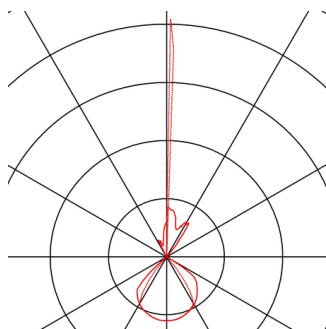

## OUT-BEAM

outdoor wall light, LED, 3000K, beam up/flood down, anthracite

The OUT BEAM series LED wall light, available in single-headed and double-headed versions, was designed especially as an architectural accent illumination. The LED light sources lie opposite each other and are covered by glass, they produce a narrow and a wide beam respectively and thus create the special up/down effect. Thanks to its IP44 protection class, the luminaire is suitable for outdoor use. The electrical connection of the luminaire is made directly to the 230V mains supply thanks to the built-in LED driver. The OUT BEAM series also includes wall lights for halogen lamps.

## TECHNICAL DATA

Item no.:	229665
Lamps included	0
Number of different light outlets	2
Primary nominal voltage	120-277V ~50/60Hz mA/V
Secondary power / secondary voltage	500 mA/V
Width	15.0 cm
Height	15.0 cm
Depth	15.8 cm
Net weight	1.556 kg
Gross weight	1.779 kg
IP Code	IP 44
Safety class	I
Assembly	Surface
Assembly details	Wall
Wattage	18 W
Lumen	740 lm
Colour temperature	3000 Kelvin
Beam angle	80 °
Color	anthracite
CRI	>80
Binning	6
Binning 2	6