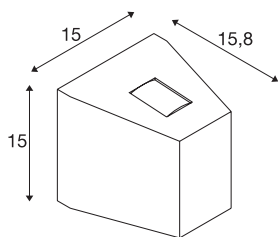

OUT BEAM

outdoor wall light, LED, 3000K, IP44, up/down, silver-grey, 15W

Single-headed, aluminium LED wall lights from the OUT-BEAM series. The light outlets lie opposite each other and are covered by glass, they produce a narrow and a wide beam in a warm-white colour and therefore create their special up/down effect. Thanks to its IP44 protection class, the luminaire is suitable for outdoor use. The luminaire is connected directly to the 230V mains supply. The OUT BEAM series includes further wall lights for metal vapour discharge lamps.

TECHNICAL DATA

Item no.:	229694
Number of different light outlets	2
Primary nominal voltage	120-277V ~50/60Hz mA/V
Secondary power / secondary voltage	500 mA/V
Width	15.0 cm
Height	15.0 cm
Depth	15.8 cm
Net weight	1.558 kg
Gross weight	1.762 kg
IP Code	IP 44
Safety class	I
Assembly	Surface
Assembly details	Wall
Wattage	15 W
Lumen	100 lm
Colour temperature	3000 Kelvin
Beam angle	2 °
Color	grey
CRI	>80
Binning	6
LXXBXX data	70/50
Service life	25000 h