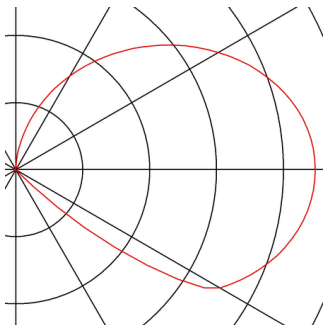

TECHNICAL DATA

Item no.:	231351
Lamps included	0
Primary nominal voltage	220-240V ~50/60Hz mA/V
Secondary power / secondary voltage	80 mA/V
Width	17.0 cm
Height	8.6 cm
Depth	13.0 cm
Net weight	0.652 kg
Gross weight	0.78 kg
IP Code	IP 44
Safety class	I
Assembly	Surface
Assembly details	Wall
Wattage	6.8 W
Lumen	500 lm
Colour temperature	3000 Kelvin
Beam angle	120 °
Color	white
CRI	>80
Binning	5
LXXBXX data	70/50
Service life	25000 h