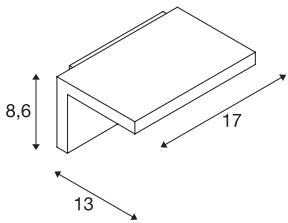

TECHNICAL DATA

Item no.:	231351
Lamps included	0
Primary nominal voltage	220-240V ~50/60Hz mA/V
Secondary power / secondary voltage	80 mA/V
Width	17.0 cm
Height	8.6 cm
Depth	13.0 cm
Net weight	0.652 kg
Gross weight	0.78 kg
IP Code	IP 44
Safety class	I
Assembly	Surface
Assembly details	Wall
Wattage	6.8 W
Lumen	500 lm
Colour temperature	3000 Kelvin
Beam angle	120 °
Color	white
CRI	>80
Binning	5
LXXBXX data	70/50
Service life	25000 h