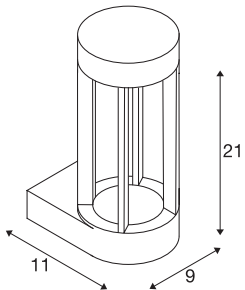

## SLOTS WALL

outdoor wall light, LED, 3000K, anthracite, 6.3 W

In the SLOTS WALL wall light made from aluminium, the incorporated COB LED module generates an indirectly radiating, warm white light. With protection class IP44, it is suitable for outdoor use. The luminaire is ready to be connected directly to the 230V mains supply.

## TECHNICAL DATA

Item no.:	231805
Lamps included	0
Primary nominal voltage	220-240V ~50/60Hz mA/V
Height	21.0 cm
Diameter	9.0 cm
Depth	11.0 cm
Net weight	0.886 kg
Gross weight	1.068 kg
IP Code	IP 44
Safety class	I
Assembly	Surface
Assembly details	Wall
Wattage	6.3 W
Lumen	140 lm
Colour temperature	3000 Kelvin
Color	anthracite
CRI	>80
Binning	6
LXXBXX data	70/50
Service life	25000 h
BIG WHITE Page	644