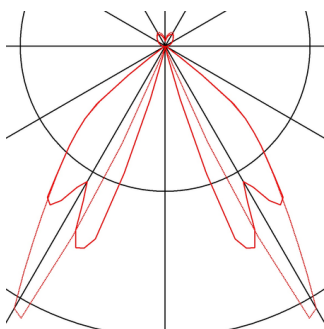

## SLOTS WALL

outdoor wall light, LED, 3000K, anthracite, 6.3 W

In the SLOTS WALL wall light made from aluminium, the incorporated COB LED module generates an indirectly radiating, warm white light. With protection class IP44, it is suitable for outdoor use. The luminaire is ready to be connected directly to the 230V mains supply.

## TECHNICAL DATA

Item no.:	231805
Lamps included	0
Primary nominal voltage	220-240V ~50/60Hz mA/V
Height	21.0 cm
Diameter	9.0 cm
Depth	11.0 cm
Net weight	0.886 kg
Gross weight	1.068 kg
IP Code	IP 44
Safety class	I
Assembly	Surface
Assembly details	Wall
Wattage	6.3 W
Lumen	140 lm
Colour temperature	3000 Kelvin
Color	anthracite
CRI	>80
Binning	6
LXXBXX data	70/50
Service life	25000 h
BIG WHITE Page	644