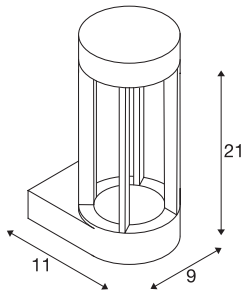

SLOTS WALL

outdoor wall light, LED, 3000K, rust, 6.3 W

In the SLOTS WALL wall light made from aluminium, the incorporated COB LED module generates an indirectly radiating, warm white light. With protection class IP44, it is suitable for outdoor use. The luminaire is ready to be connected directly to the 230V mains supply.

TECHNICAL DATA

Item no.:	231807
Lamps included	0
Primary nominal voltage	220-240V ~50/60Hz mA/V
Height	21.0 cm
Diameter	9.0 cm
Depth	11.0 cm
Net weight	0.877 kg
Gross weight	1.066 kg
IP Code	IP 44
Safety class	I
Assembly	Surface
Assembly details	Wall
Wattage	6.3 W
Lumen	140 lm
Colour temperature	3000 Kelvin
Color	rust
CRI	>80
Binning	6
LXXBXX data	70/50
Service life	25000 h
BIG WHITE Page	644