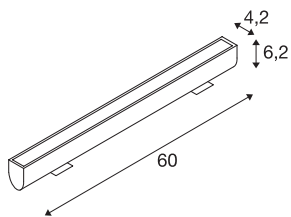

GALEN

outdoor wall light, LED, 3000K, IP55, silver-grey, profile, L/W/H 60/11.3/6.2 cm, 18W

The silver-grey GALEN profile is fitted with powerful, high-voltage LEDs. Thanks to the pre-fitted installation bracket, it can be installed directly on the wall, ceiling and floor. With IP65 protection class, the tiltable aluminium profile is also suitable for outdoor use. The electrical connection of the warm-white profile is done using the built-in connection lead to a 350mA constant current transformer.

TECHNICAL DATA

Item no.:	231954
Lamps included	0
Primary nominal voltage	220-240V ~50/60Hz mA/V
Vertical tilting range	180 °
Width	60.0 cm
Height	6.2 cm
Depth	11.3 cm
Net weight	1.403 kg
Gross weight	1.59 kg
IP Code	IP 55
Safety class	I
Assembly	Surface
Assembly details	Ceiling, Ground, Wall
Dimming technology	Leading edge
Wattage	18 W
Lumen	850 lm
Colour temperature	3000 Kelvin
Beam angle	120 °
Color	grey
CRI	>80
Binning	6
LXXBXX data	70/50