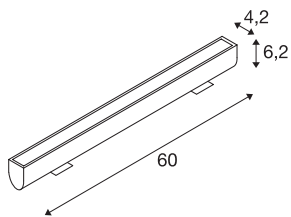

GALEN

outdoor wall light, LED, 3000K, IP55, anthracite, profile, L/W/H 60/11.3/6.2 cm, 18W

The silver-grey GALEN profile is fitted with powerful, high-voltage LEDs. Thanks to the pre-fitted installation bracket, it can be installed directly on the wall, ceiling and floor. With IP65 protection class, the tiltable aluminium profile is also suitable for outdoor use. The electrical connection of the warm-white profile takes place using the built-in connection lead directly to a 230V mains supply. This luminaire contains built-in LED lamps.

TECHNICAL DATA

Item no.:	231955
Lamps included	0
Primary nominal voltage	220-240V ~50/60Hz mA/V
Vertical tilting range	180 °
Width	60.0 cm
Height	6.2 cm
Depth	11.3 cm
Net weight	1.404 kg
Gross weight	1.58 kg
IP Code	IP 55
Safety class	I
Assembly	Surface
Assembly details	Ceiling, Ground, Wall
Dimming technology	Leading edge
Wattage	18 W
Lumen	850 lm
Colour temperature	3000 Kelvin
Beam angle	120 °
Color	anthracite
CRI	>80
Binning	6
LXXBXX data	70/50