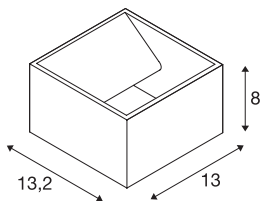

LOGS WALL

outdoor wall light, LED, 3000K, IP44, square, white, 8W

The indirect LED wall luminaire LOGS WALL is made from aluminium and equipped with a high-performance planar LED. Depending on the version various housing colours are available. The required driver for direct connection to 230V mains supply is included in each package. In addition, the installation can be extended by floor lamps of the series.

TECHNICAL DATA

Item no.:	232101
Lamps included	0
Number of different light outlets	2
Primary nominal voltage	100-240V ~50/60Hz mA/V
Secondary power / secondary voltage	500 mA/V
Width	13.0 cm
Height	8.0 cm
Depth	13.2 cm
Net weight	0.938 kg
Gross weight	1.189 kg
IP Code	IP 44
Safety class	I
Assembly	Surface
Assembly details	Wall
Wattage	10 W
Lumen	650 lm
Colour temperature	3000 Kelvin
Color	white
CRI	>80
LXXBXX data	70/50
Service life	40000 h
Maximum ambient temperature	40 °C