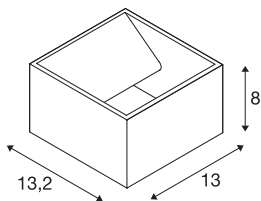

LOGS WALL

outdoor wall light, LED, 3000K, IP44, square, silver-grey, 8W

The indirect LED wall luminaire LOGS WALL is made from aluminium and equipped with a high-performance planar LED. Depending on the version various housing colours are available. The required driver for direct connection to 230V mains supply is included in each package. In addition, the installation can be extended by floor lamps of the series.

TECHNICAL DATA

Item no.:	232104
Lamps included	0
Number of different light outlets	2
Primary nominal voltage	100-240V ~50/60Hz mA/V
Secondary power / secondary voltage	500 mA/V
Width	13.0 cm
Height	8.0 cm
Depth	13.2 cm
Net weight	0.914 kg
Gross weight	1.165 kg
IP Code	IP 44
Safety class	I
Assembly	Surface
Assembly details	Wall
Wattage	10 W
Lumen	550 lm
Colour temperature	3000 Kelvin
Color	grey
CRI	>80
LXXBXX data	70/50
Service life	40000 h
Maximum ambient temperature	40 °C