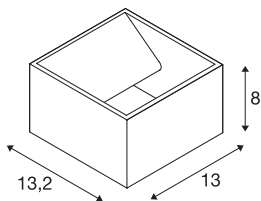

LOGS WALL

outdoor wall light, LED, 3000K, IP44, square, anthracite, 8W

The indirect LED wall luminaire LOGS WALL is made from aluminium and equipped with a high-performance planar LED. Depending on the version various housing colours are available. The required driver for direct connection to 230V mains supply is included in each package. In addition, the installation can be extended by floor lamps of the series.

TECHNICAL DATA

Item no.:	232105
Lamps included	0
Number of different light outlets	2
Primary nominal voltage	100-240V ~50/60Hz mA/V
Secondary power / secondary voltage	500 mA/V
Width	13.0 cm
Height	8.0 cm
Depth	13.2 cm
Net weight	0.917 kg
Gross weight	1.178 kg
IP Code	IP 44
Safety class	I
Assembly	Surface
Assembly details	Wall
Wattage	10 W
Lumen	420 lm
Colour temperature	3000 Kelvin
Color	anthracite
CRI	>80
LXXBXX data	70/50
Service life	40000 h
Maximum ambient temperature	40 °C