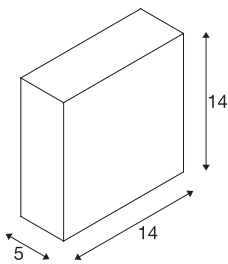

## BIG QUAD

wall light, LED, 3000K, IP54, square, anthracite, 8.75W

Equipped with a total of six high-performance warm white Power LEDs, the wall light BIG QUAD is available in various colour versions. The two oppositely arranged light sources create two similar light beams (UP/DOWN). The electrical connection of the aluminium luminaire is made directly to the 230V mains supply using the built-in driver. Thanks to its IP54 protection class, the luminaire is suitable for outdoor use.

## TECHNICAL DATA

Item no.:	232455
Lamps included	0
Number of different light outlets	2
Primary nominal voltage	200-240V ~50/60Hz mA/V
Secondary power / secondary voltage	350 mA/V
Width	14.0 cm
Height	14.0 cm
Depth	5.0 cm
Net weight	0.916 kg
Gross weight	0.966 kg
IP Code	IP 54
Safety class	I
Assembly	Surface
Assembly details	Wall
Wattage	8.8 W
Lumen	480 lm
Colour temperature	3000 Kelvin
Beam angle	30 °
Color	anthracite
CRI	>80
LXXBXX data	70/50
Service life	30000 h