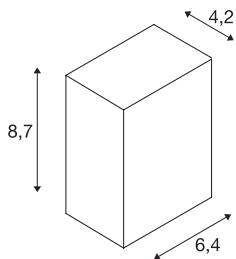

QUAD 1

wall light, LED, 3000K, IP44, square, white, 4.6W

The QUAD 1 wall light is available in several colours, and fitted with a powerful, warm white power LED. The electrical connection of the aluminium luminaire is made directly to the 230V mains supply using the built-in driver. Thanks to its IP44 protection class, the luminaire is suitable for outdoor use.

TECHNICAL DATA

Item no.:	232461
Lamps included	0
Number of different light outlets	1
Primary nominal voltage	200-240V ~50/60Hz mA/V
Secondary power / secondary voltage	700 mA/V
Width	6.4 cm
Height	8.7 cm
Depth	4.2 cm
Net weight	0.321 kg
Gross weight	0.354 kg
IP Code	IP 44
Safety class	I
Assembly	Surface
Assembly details	Wall
Wattage	4.6 W
Lumen	100 lm
Colour temperature	3000 Kelvin
Beam angle	90 °
Color	white
CRI	>80
LXXBXX data	70/50
Service life	30000 h