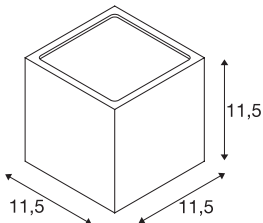

SITRA CUBE

outdoor wall light, TCR-TSE, IP44, rust, max. 18W

Cube-shaped wall light SITRA CUBE made from painted aluminium. Thanks to the position of the two sockets which are fitted, the mounted luminaire produces two equal but opposite cones of light (UP/DOWN). With protection class IP44 it is suitable for outdoor use. The electrical connection of the luminaire, which comes in various colours, is directly to the 230V mains supply.

TECHNICAL DATA

Item no.:	232537
Socket	GX53
Lamp	TCR-TSE
Number of sockets	2
Lamps included	0
Number of different light outlets	2
Primary nominal voltage	220-240V ~50/60Hz mA/V
Width	10.8 cm
Height	11.5 cm
Depth	11.0 cm
Net weight	1.229 kg
Gross weight	1.313 kg
IP Code	IP 44
Safety class	I
Assembly	Surface
Assembly details	Wall
Wattage	9 W
Color	rust
BIG WHITE Page	691