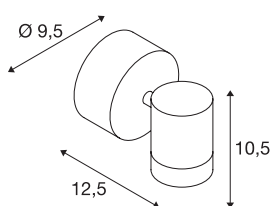

HELIA

outdoor wall light, single-headed, LED, 3000K, IP55, white, tiltable, 8W

The puristic single-headed HELIA wall light consists of a cylindrical aluminium structure and it fitted with one warm-white high-voltage LED. The electrical connection of the luminaire, which comes in white, beige and anthracite, is made directly to the 230V mains supply. With protection class IP55, the floodlight is suitable for outdoor use. This luminaire contains dimmable LED lamps. The lamps in the luminaire cannot be replaced. The HELIA series contains further pendants, wall lights, display lights, path lights and floor stands, and as such can be used universally.

TECHNICAL DATA

| | |
|---------------------------|------------------------|
| Item no.: | 233241 |
| Primary nominal voltage | 220-240V ~50/60Hz mA/V |
| Vertical tilting range | 90 ° |
| Horizontal rotation range | 350 ° |
| Width | 9.5 cm |
| Height | 10.5 cm |
| Depth | 12.5 cm |
| Net weight | 0.594 kg |
| Gross weight | 0.725 kg |
| IP Code | IP 55 |
| Safety class | I |
| Assembly | Surface |
| Assembly details | Ceiling, Wall |
| Dimming technology | Leading edge |
| Wattage | 8 W |
| Lumen | 450 lm |
| Colour temperature | 3000 Kelvin |
| Beam angle | 38 ° |
| Color | white |
| CRI | >80 |
| LXXBXX data | 70/50 |
| Service life | 30000 h |