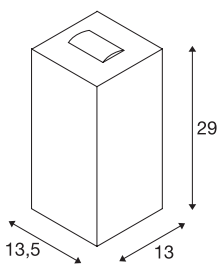

BIG THEO WALL

outdoor wall light, double-headed, LED, 3000K, Flood up/Beam down, silver-grey, W/H/D 13/29/13.5 cm

The BIG THEO WALL flood up/beam down LED wall light is made of aluminium and glass. Thanks to its two built-in LEDs, the mounted luminaire produces two different cones of light (upper light outlet a narrow cone, lower light outlet a wide cone). It is suitable for use outdoors thanks to its IP44 protection class. Thanks to the built-in LED driver, the electrical connection of the luminaire, which comes in several colour versions, is made directly to the 230V mains supply. In addition, the BIG THEO series includes wall and ceiling lights and is therefore universally deployable. This luminaire includes built-in LED lamps.

TECHNICAL DATA

Item no.:	234515
Lamps included	0
Number of different light outlets	2
Primary nominal voltage	120-240V ~50/60Hz mA/V
Secondary power / secondary voltage	500 mA/V
Width	13.0 cm
Height	29.0 cm
Depth	13.5 cm
Net weight	2.375 kg
Gross weight	2.613 kg
IP Code	IP 44
Safety class	I
Impact resistance class	IK02
Impact resistance	0,20000000000000001 Joule
Assembly	Surface
Assembly details	Wall
Wattage	29 W
Lumen	2130 lm
Colour temperature	3000 Kelvin
Beam angle	24 °
Color	anthracite
Binning	6