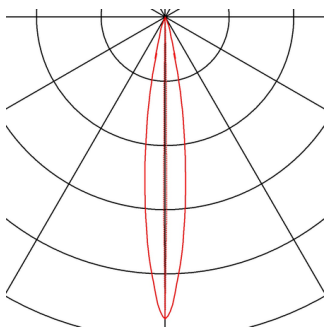

BIG THEO WALL

outdoor wall light, double-headed, LED, 3000K, Flood up/Beam down, silver-grey, W/H/D 13/29/13.5 cm

The BIG THEO WALL flood up/beam down LED wall light is made of aluminium and glass. Thanks to its two built-in LEDs, the mounted luminaire produces two different cones of light (upper light outlet a narrow cone, lower light outlet a wide cone). It is suitable for use outdoors thanks to its IP44 protection class. Thanks to the built-in LED driver, the electrical connection of the luminaire, which comes in several colour versions, is made directly to the 230V mains supply. In addition, the BIG THEO series includes wall and ceiling lights and is therefore universally deployable. This luminaire includes built-in LED lamps.

TECHNICAL DATA

Item no.:	234515
Lamps included	0
Number of different light outlets	2
Primary nominal voltage	120-240V ~50/60Hz mA/V
Secondary power / secondary voltage	500 mA/V
Width	13.0 cm
Height	29.0 cm
Depth	13.5 cm
Net weight	2.375 kg
Gross weight	2.613 kg
IP Code	IP 44
Safety class	I
Impact resistance class	IK02
Impact resistance	0,20000000000000001 Joule
Assembly	Surface
Assembly details	Wall
Wattage	29 W
Lumen	2130 lm
Colour temperature	3000 Kelvin
Beam angle	24 °
Color	anthracite
Binning	6