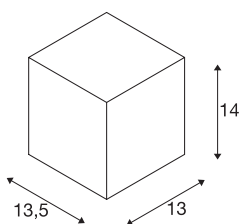

## BIG THEO WALL

outdoor wall light, Flood down, LED, 3000K, silver-grey, W/H/D 13/14/13.5 cm

The BIG THEO WALL LED is made of aluminium and glass. Thanks to the position of the built-in sockets, the installed luminaire produces a wide radiating cone of light. It is suitable for use outdoors thanks to its IP44 protection class. Thanks to the built-in LED driver, the electrical connection of the luminaire, which comes in several colour versions, is made directly to the 230V mains supply. In addition, the BIG THEO series includes wall and ceiling lights and is therefore universally deployable. This luminaire includes built-in LED lamps.

## TECHNICAL DATA

Item no.:	234524
Lamps included	0
Number of different light outlets	1
Primary nominal voltage	100-277V ~50/60Hz mA/V
Secondary power / secondary voltage	500 mA/V
Width	13.0 cm
Height	14.0 cm
Depth	13.5 cm
Net weight	1.3 kg
Gross weight	1.442 kg
IP Code	IP 44
Safety class	I
Impact resistance class	IK02
Impact resistance	0,200000000000000001 Joule
Assembly	Surface
Assembly details	Wall
Wattage	21 W
Lumen	2000 lm
Colour temperature	3000 Kelvin
Beam angle	24 °
Color	grey
CRI	>80