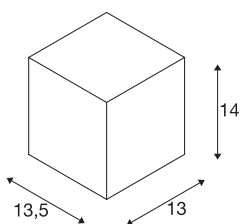

## BIG THEO WALL

outdoor wall light, Flood down, LED, 3000K, anthracite, W/H/D 13/14/13.5 cm

The BIG THEO WALL LED is made of aluminium and glass. Thanks to the position of the built-in sockets, the installed luminaire produces a wide radiating cone of light. It is suitable for use outdoors thanks to its IP44 protection class. Thanks to the built-in LED driver, the electrical connection of the luminaire, which comes in several colour versions, is made directly to the 230V mains supply. In addition, the BIG THEO series includes wall and ceiling lights and is therefore universally deployable. This luminaire includes built-in LED lamps.

## TECHNICAL DATA

Item no.:	234525
Lamps included	0
Number of different light outlets	1
Primary nominal voltage	100-277V ~50/60Hz mA/V
Secondary power / secondary voltage	500 mA/V
Width	13.0 cm
Height	14.0 cm
Depth	13.5 cm
Net weight	1.314 kg
Gross weight	1.486 kg
IP Code	IP 44
Safety class	I
Impact resistance class	IK02
Impact resistance	0,200000000000000001 Joule
Assembly	Surface
Assembly details	Wall
Wattage	21 W
Lumen	2000 lm
Colour temperature	3000 Kelvin
Beam angle	24 °
Color	anthracite
CRI	>80