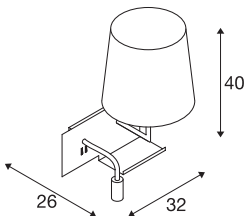

SOMNILA FLEX

indoor LED surface-mounted wall light 3000K white version right incl. USB connection

Developed as an ideal bedside or reading light, the SOMNILA light series provides an innovative and user-friendly luminaire concept. The elegant surface-mounted wall light is made from white or black coated aluminium and impresses with its professionally manufactured mechanics, combined with modern LED technology. Equipped with a USB connection and the necessary Smartphone holder, the luminaire provides real added value. The spotlight can be individually directed, therefore providing ideal and accurate illumination. The second light source is used for general lighting. If necessary, the two light sources of the luminaire, which are separated by the built-in switch, can be switched separately. The luminaires are available in versions for left-hand and right-hand mounting so that they can be perfectly integrated in the room. The luminaire includes built-in LED lamps.

TECHNICAL DATA

Item no.:	1003460
Primary nominal voltage	100-240V ~50/60Hz mA/V
Secondary power / secondary voltage	12 mA/V
Width	32.0 cm
Height	40.0 cm
Depth	26.0 cm
Net weight	1.709 kg
Gross weight	2.995 kg
Safety class	I
Assembly	Surface
Assembly details	Wall
Wattage	3 W
Lumen	120 lm
Colour temperature	3000 Kelvin
Beam angle	110 °
Color	white
CRI	>90
Binning	3
LXXBXX data	70/50
Service life	36000 h
Ambient temperature	45 °C
Minimum ambient temperature	-10 °C