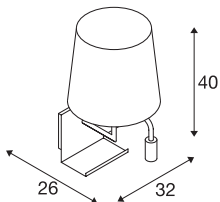

SOMNILA FLEX

indoor LED surface-mounted wall light 3000K white
version left incl. USB connection

Developed as an ideal bedside or reading light, the SOMNILA light series provides an innovative and user-friendly luminaire concept. The elegant surface-mounted wall light is made from white or black coated aluminium and impresses with its professionally manufactured mechanics, combined with modern LED technology. Equipped with a USB connection and the necessary Smartphone holder, the luminaire provides real added value. The spotlight can be individually directed, therefore providing ideal and accurate illumination. The second light source is used for general lighting. If necessary, the two light sources of the luminaire, which are separated by the built-in switch, can be switched separately. The luminaires are available in versions for left-hand and right-hand mounting so that they can be perfectly integrated in the room. The luminaire includes built-in LED lamps.

TECHNICAL DATA

Item no.:	1003459
Primary nominal voltage	100-240V ~50/60Hz mA/V
Secondary power / secondary voltage	12 mA/V
Width	32.0 cm
Height	40.0 cm
Depth	26.0 cm
Net weight	1.737 kg
Gross weight	3.046 kg
Safety class	I
Assembly	Surface
Assembly details	Wall
Wattage	3 W
Lumen	120 lm
Colour temperature	3000 Kelvin
Beam angle	110 °
Color	white
CRI	>90
Binning	3
LXXBXX data	70/50
Service life	36000 h
Ambient temperature	45 °C
Minimum ambient temperature	-10 °C