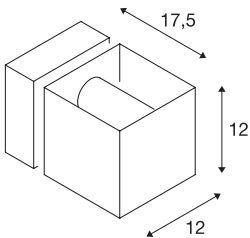

## SQUARE TURN

QT14, outdoor wall light, silver-grey, max. 42W, IP44

Cube-shaped wall light made from aluminium. The frosted, self-supporting protective glass is placed within the rotatable lamp head and surrounded by its housing. It is protection class IP44 and suitable for outdoor use. The electrical connection is made directly to the 230V mains supply. In addition, the installation can be extended by floor lamps of the series.

## TECHNICAL DATA

|                         |                 |
|-------------------------|-----------------|
| Item no.:               | 1000335         |
| Socket                  | G9              |
| Lamp                    | QT14            |
| Number of sockets       | 1               |
| Primary nominal voltage | 230V ~50Hz mA/V |
| Width                   | 12.0 cm         |
| Height                  | 12.0 cm         |
| Depth                   | 17.8 cm         |
| Net weight              | 1.303 kg        |
| Gross weight            | 1.423 kg        |
| IP Code                 | IP 44           |
| Safety class            | I               |
| Assembly                | Surface         |
| Assembly details        | Wall            |
| Wattage                 | 42 W            |
| Color                   | grey            |
| BIG WHITE Page          | 686             |