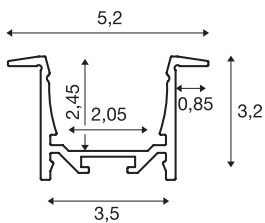

## GRAZIA 20

recess mounted profile, LED, 1m, aluminium

GRAZIA 20 aluminium installation profile for inserting LED strips Thanks to the separately available plastic covers, these profiles provide for homogeneous, glare-free light.

### TECHNICAL DATA

Item no.:	1000490
Length	100.0 cm
Width	5.2 cm
Height	3.2 cm
Installation length	100.0 cm
Installation width	3.5 cm
Installation depth	3.0 cm
Net weight	0.751 kg
Gross weight	1.119 kg
IP Code	IP 20
Assembly	Recessed
Assembly details	Ceiling,Wall,Wall with Acc.
Color	aluminium

## Accessories

1000556	END CAPS , for GRAZIA 20 recess mounted profile, 2 pieces, aluminium
1000571	LONG CONNECTOR for GRAZIA 20 , 2 pieces
1004928	GRAZIA 20 , PMMA cover 1.5m flat frosted
1004929	GRAZIA 20 , cover 1.5m flat milky