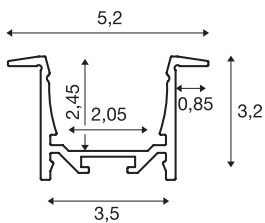

GRAZIA 20

recess mounted profile, LED, 1m, white

GRAZIA 20 aluminium installation profile for inserting LED strips Thanks to the separately available plastic covers, these profiles provide for homogeneous, glare-free light.

TECHNICAL DATA

Item no.:	1000491
Length	100.0 cm
Width	5.2 cm
Height	3.2 cm
Installation length	100.0 cm
Installation width	3.5 cm
Installation depth	3.0 cm
Net weight	0.767 kg
Gross weight	1.127 kg
IP Code	IP 20
Assembly	Recessed
Assembly details	Ceiling,Wall,Wall with Acc.
Color	white

Accessories

1000557	END CAPS , for GRAZIA 20 recess mounted profile, 2 pieces, white
1000571	LONG CONNECTOR for GRAZIA 20 , 2 pieces
1004928	GRAZIA 20 , PMMA cover 1.5m flat frosted
1004929	GRAZIA 20 , cover 1.5m flat milky