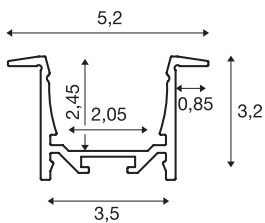

GRAZIA 20

recess mounted profile, LED, 1m, black

GRAZIA 20 aluminium installation profile for inserting LED strips Thanks to the separately available plastic covers, these profiles provide for homogeneous, glare-free light.

TECHNICAL DATA

Item no.:	1000492
Length	100.0 cm
Width	5.2 cm
Height	3.2 cm
Installation length	100.0 cm
Installation width	3.5 cm
Installation depth	3.0 cm
Net weight	0.703 kg
Gross weight	1.019 kg
IP Code	IP 20
Assembly	Recessed
Assembly details	Ceiling,Wall,Wall with Acc.
Color	black

Accessories

1000558	END CAPS , for GRAZIA 20 recess mounted profile, 2 pieces, black
1000571	LONG CONNECTOR for GRAZIA 20 , 2 pieces
1004928	GRAZIA 20 , PMMA cover 1.5m flat frosted
1004929	GRAZIA 20 , cover 1.5m flat milky