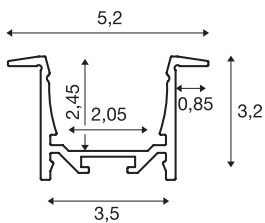

GRAZIA 20

recess mounted profile, LED, 2m, aluminium

GRAZIA 20 aluminium installation profile for inserting LED strips Thanks to the separately available plastic covers, these profiles provide for homogeneous, glare-free light.

TECHNICAL DATA

Item no.:	1000493
Length	200.0 cm
Width	5.2 cm
Height	3.2 cm
Installation length	200.0 cm
Installation width	3.5 cm
Installation depth	3.0 cm
Net weight	1.498 kg
Gross weight	2.288 kg
IP Code	IP 20
Assembly	Recessed
Assembly details	Ceiling, Wall, Wall with Acc.
Color	aluminium

Accessories

1000556	END CAPS , for GRAZIA 20 recess mounted profile, 2 pieces, aluminium
1000571	LONG CONNECTOR for GRAZIA 20 , 2 pieces
1004927	GRAZIA 60 , PC cover 1.5m flat frosted
1004928	GRAZIA 20 , PMMA cover 1.5m flat frosted
1004929	GRAZIA 20 , cover 1.5m flat milky